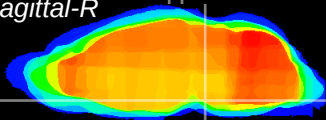

Coronal

Sagittal-R

Sagittal-L

ViBrism: CX00016
Horizontal

Pn