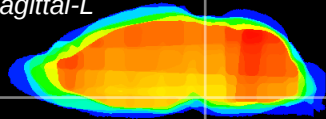

Coronal

Sagittal-R

Sagittal-L

ViBrism: CX00016
Horizontal

Pn