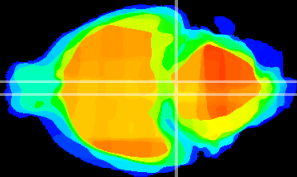

Coronal

Sagittal-R

Sagittal-L

ViBrism: CX00016
Horizontal

Pn