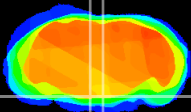

Coronal

Sagittal-R

Sagittal-L

ViBrism: CX00016
Horizontal

Pn