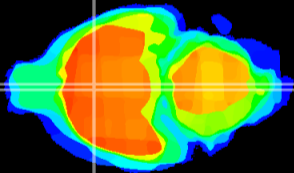

Coronal

Sagittal-R

Sagittal-L

ViBrism: CX00447
Horizontal

MPA