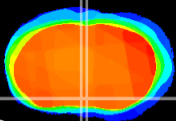

Coronal

Sagittal-R

Sagittal-L

ViBrism: CX00447
Horizontal

MPA