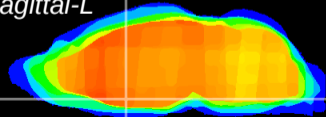

Coronal

Sagittal-R

Sagittal-L

ViBrism: CX00447
Horizontal

MPA