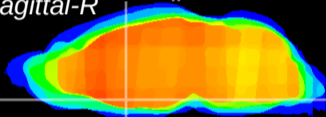

Coronal

Sagittal-R

Sagittal-L

ViBrism: CX00447
Horizontal

MPA