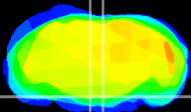

Coronal

Sagittal-R

Sagittal-L

ViBrism: CX00514
Horizontal

Pn