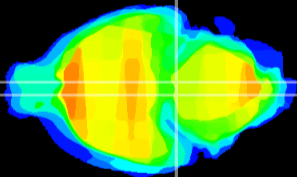

Coronal

Sagittal-R

Sagittal-L

ViBrism: CX00514
Horizontal

Pn