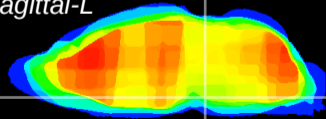

Coronal

Sagittal-R

Sagittal-L

ViBrism: CX00514
Horizontal

Pn