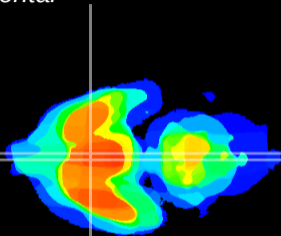

Coronal

Sagittal-R

Sagittal-L

ViBriSM: CX00736  
Horizontal

SCN