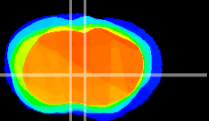

Coronal

Sagittal-R

Sagittal-L

ViBrism: CX00844
Horizontal

LS