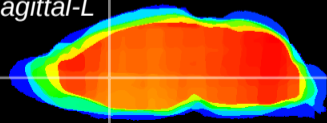

Coronal

Sagittal-R

Sagittal-L

ViBrism: CX00844
Horizontal

LS