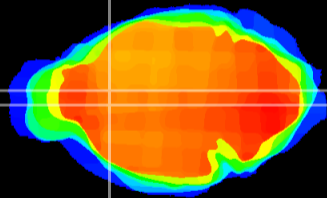

Coronal

Sagittal-R

Sagittal-L

ViBrism: CX00844
Horizontal

LS