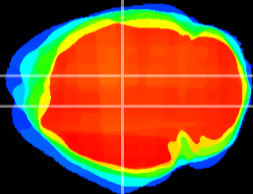

Coronal

Sagittal-R

Sagittal-L

ViBrism: CX00928
Horizontal

DG