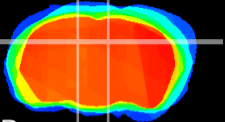

Coronal

Sagittal-R

Sagittal-L

ViBrism: CX00928
Horizontal

DG