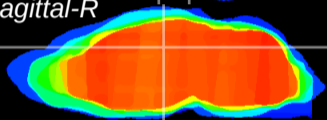

Coronal

Sagittal-R

Sagittal-L

ViBrism: CX00928
Horizontal

DG