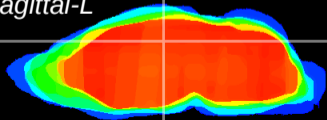

Coronal

Sagittal-R

Sagittal-L

ViBrism: CX00928
Horizontal

DG