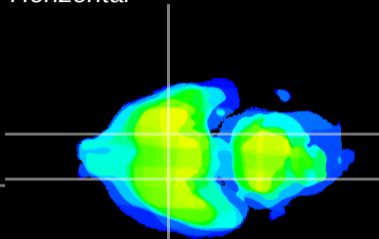

Coronal

Sagittal-R

Sagittal-L

ViBrism: CX01786
Horizontal

S0