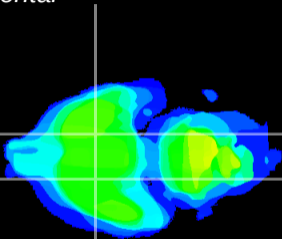

Coronal

Sagittal-R

Sagittal-L

ViBrism: CX01932
Horizontal

S0