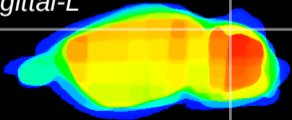

Coronal

Sagittal-R

Sagittal-L

ViBrism: CX01952
Horizontal

Cb lobe