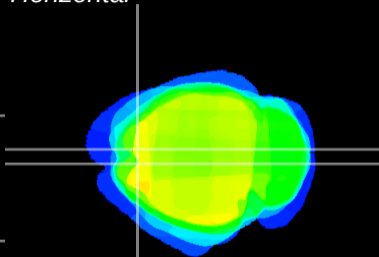

Coronal

Sagittal-R

Sagittal-L

ViBriSM: CX02590
Horizontal

Cx motor