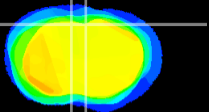

Coronal

Sagittal-R

Sagittal-L

ViBriSM: CX02590
Horizontal

Cx motor