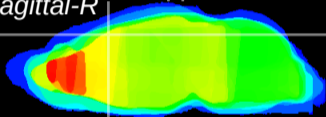

Coronal

Sagittal-R

Sagittal-L

ViBriSM: CX02590
Horizontal

Cx motor