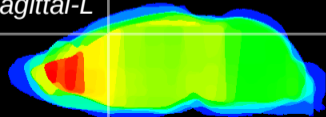

Coronal

Sagittal-R

Sagittal-L

ViBriSM: CX02590
Horizontal

Cx motor