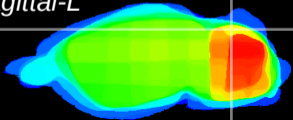

Coronal

Sagittal-R

Sagittal-L

ViBrism: CX03557
Horizontal

Cb lobe