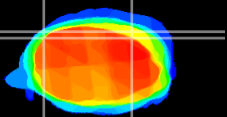

Coronal

Sagittal-R

Sagittal-L

ViBrism: CX03557
Horizontal

Cb lobe