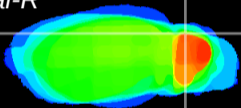

Coronal

Sagittal-R

Sagittal-L

ViBrism: CX03557
Horizontal

Cb lobe