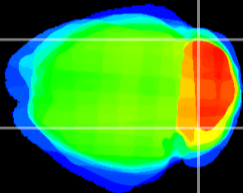

Coronal

Sagittal-R

Sagittal-L

ViBrism: CX03557
Horizontal

Cb lobe