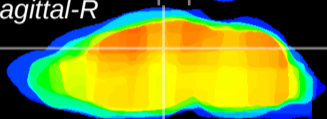

Coronal

Sagittal-R

Sagittal-L

ViBrism: CX03697
Horizontal

DG