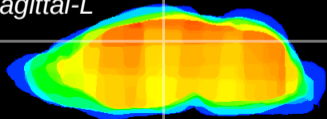

Coronal

Sagittal-R

Sagittal-L

ViBrism: CX03697
Horizontal

DG