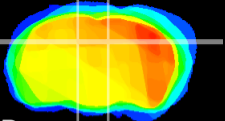

Coronal

Sagittal-R

Sagittal-L

ViBrism: CX03697
Horizontal

DG