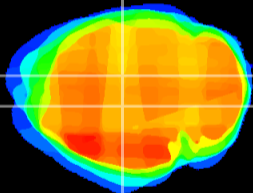

Coronal

Sagittal-R

Sagittal-L

ViBrism: CX03697
Horizontal

DG