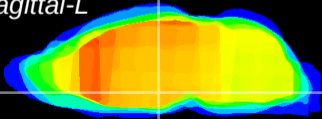

Coronal

Sagittal-R

Sagittal-L

ViBrism: CX04147
Horizontal

DM