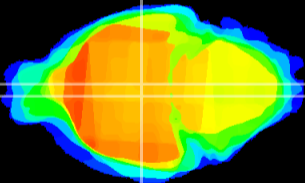

Coronal

Sagittal-R

Sagittal-L

ViBrism: CX04147
Horizontal

DM