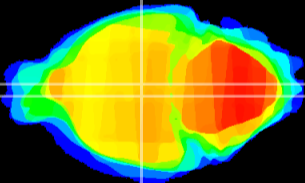

Coronal

Sagittal-R

Sagittal-L

ViBrism: CX04503
Horizontal

DM