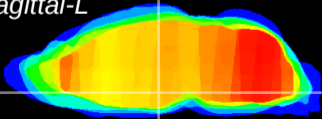

Coronal

Sagittal-R

Sagittal-L

ViBrism: CX04503
Horizontal

DM