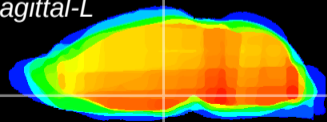

Coronal

Sagittal-R

Sagittal-L

ViBrism: CX04782
Horizontal

DM