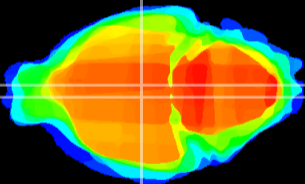

Coronal

Sagittal-R

Sagittal-L

ViBrism: CX04782
Horizontal

DM