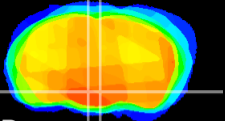

Coronal

Sagittal-R

Sagittal-L

ViBrism: CX04782
Horizontal

DM