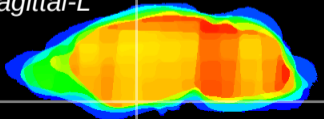

Coronal

Sagittal-R

Sagittal-L

ViBrism: CX04992
Horizontal

S0