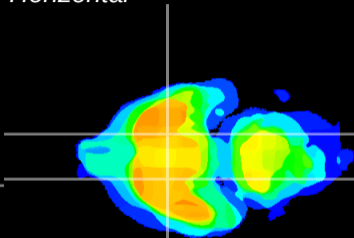

Coronal

Sagittal-R

Sagittal-L

ViBrism: CX04992
Horizontal

S0