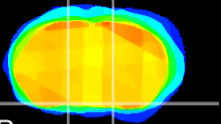

Coronal

Sagittal-R

Sagittal-L

ViBrism: CX04992
Horizontal

S0