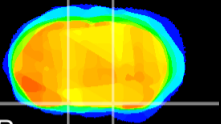

Coronal

Sagittal-R

Sagittal-L

ViBrism: CX05549
Horizontal

S0