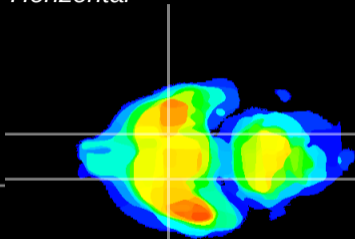

Coronal

Sagittal-R

Sagittal-L

ViBrism: CX05549
Horizontal

S0