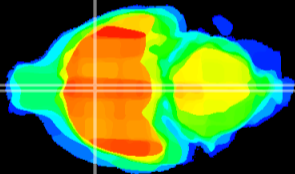

Coronal

Sagittal-R

Sagittal-L

ViBrism: CX05969
Horizontal

MPA