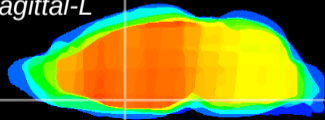

Coronal

Sagittal-R

Sagittal-L

ViBrism: CX05969
Horizontal

MPA