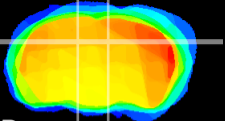

Coronal

Sagittal-R

Sagittal-L

ViBrism: CX06004
Horizontal

DG