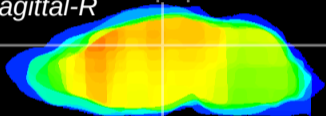

Coronal

Sagittal-R

Sagittal-L

ViBrism: CX06004
Horizontal

DG