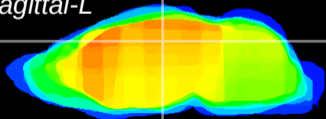

Coronal

Sagittal-R

Sagittal-L

ViBrism: CX06004
Horizontal

DG