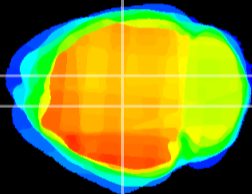

Coronal

Sagittal-R

Sagittal-L

ViBrism: CX06004
Horizontal

DG