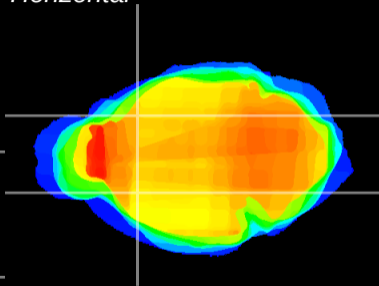

Coronal

Sagittal-R

Sagittal-L

ViBriSM: CX06567
Horizontal

CPU lateral