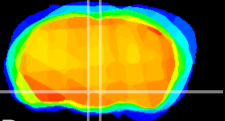

Coronal

Sagittal-R

Sagittal-L

ViBrism: CX07096
Horizontal

DM