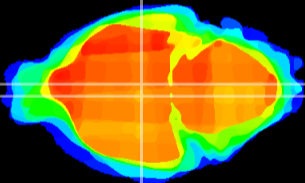

Coronal

Sagittal-R

Sagittal-L

ViBrism: CX07096
Horizontal

DM