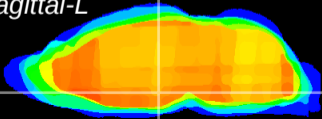

Coronal

Sagittal-R

Sagittal-L

ViBrism: CX07096
Horizontal

DM