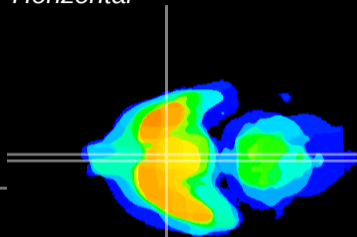

Coronal

Sagittal-R

Sagittal-L

ViBriSM: CX07540
Horizontal

SCN