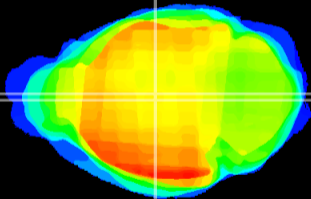

Coronal

Sagittal-R

Sagittal-L

ViBrism: CX08030
Horizontal

MD