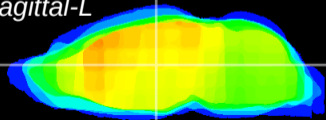

Coronal

Sagittal-R

Sagittal-L

ViBrism: CX08030
Horizontal

MD