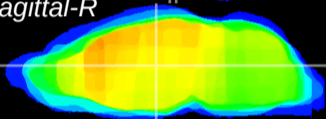

Coronal

Sagittal-R

Sagittal-L

ViBrism: CX08030
Horizontal

MD