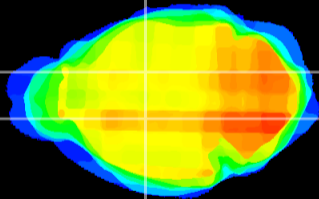

Coronal

Sagittal-R

Sagittal-L

ViBrism: CX08231
Horizontal

VA/VL