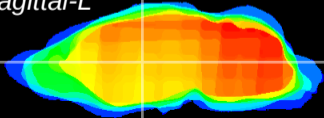

Coronal

Sagittal-R

Sagittal-L

ViBrism: CX08231
Horizontal

VA/VL