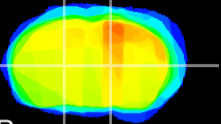

Coronal

Sagittal-R

Sagittal-L

ViBrism: CX08231
Horizontal

VA/VL