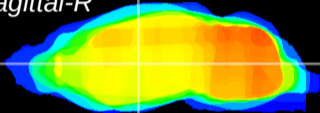

Coronal

Sagittal-R

Sagittal-L

ViBrism: CX08231
Horizontal

VA/VL