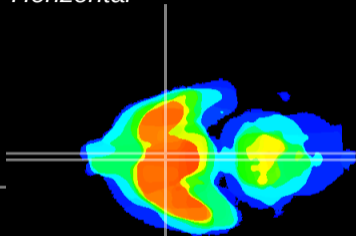

Coronal

Sagittal-R

Sagittal-L

ViBrisM: CX08554
Horizontal

SCN