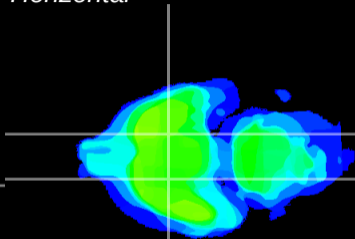

Coronal

Sagittal-R

Sagittal-L

ViBriSM: CX08566
Horizontal

S0