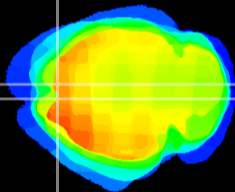

Coronal

Sagittal-R

Sagittal-L

ViBris: CX08731
Horizontal

Cx motor