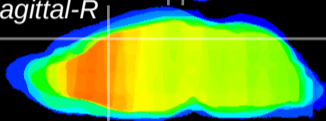

Coronal

Sagittal-R

Sagittal-L

ViBris: CX08731
Horizontal

Cx motor