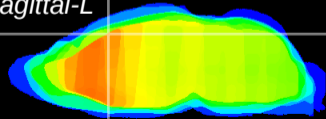

Coronal

Sagittal-R

Sagittal-L

ViBris: CX08731
Horizontal

Cx motor