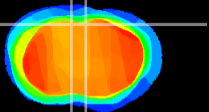

Coronal

Sagittal-R

Sagittal-L

ViBris: CX08731
Horizontal

Cx motor