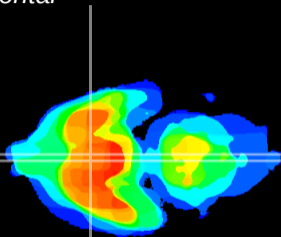

Coronal

Sagittal-R

Sagittal-L

ViBriSM: CX08815
Horizontal

SCN