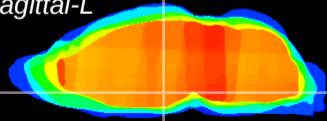

Coronal

Sagittal-R

Sagittal-L

ViBrism: CX08993
Horizontal

DM