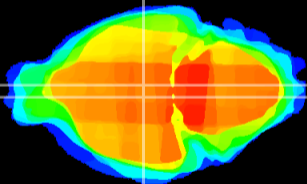

Coronal

Sagittal-R

Sagittal-L

ViBrism: CX08993
Horizontal

DM