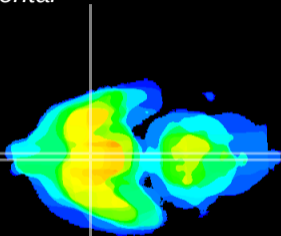

Coronal

Sagittal-R

Sagittal-L

ViBrism: CX09267
Horizontal

SCN