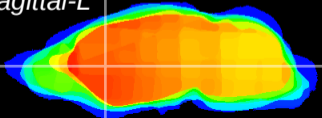

Coronal

Sagittal-R

Sagittal-L

ViBrism: CX09432
Horizontal

CPU medial