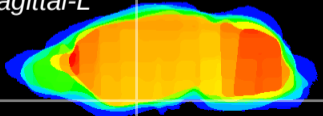

Coronal

Sagittal-R

Sagittal-L

ViBrism: CX09549
Horizontal

S0