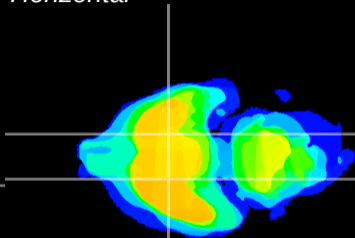

Coronal

Sagittal-R

Sagittal-L

ViBrism: CX09549
Horizontal

S0