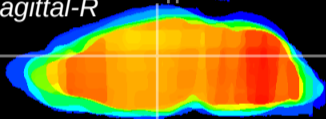

Coronal

Sagittal-R

Sagittal-L

ViBrism: CX09713
Horizontal

Hb