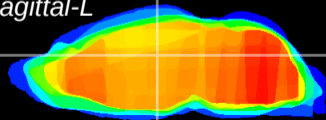

Coronal

Sagittal-R

Sagittal-L

ViBrism: CX09713
Horizontal

Hb