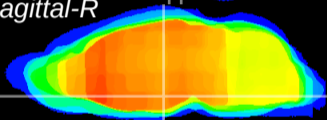

Coronal

Sagittal-R

Sagittal-L

ViBrism: CX10035
Horizontal

DM