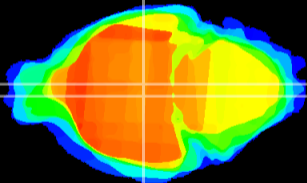

Coronal

Sagittal-R

Sagittal-L

ViBrism: CX10035
Horizontal

DM