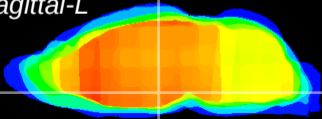

Coronal

Sagittal-R

Sagittal-L

ViBrism: CX10035
Horizontal

DM