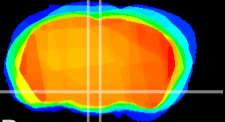

Coronal

Sagittal-R

Sagittal-L

ViBrism: CX10035
Horizontal

DM