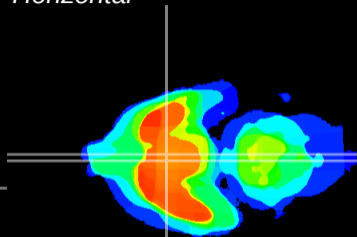

Coronal

Sagittal-R

Sagittal-L

ViBrisM: CX10509
Horizontal

SCN