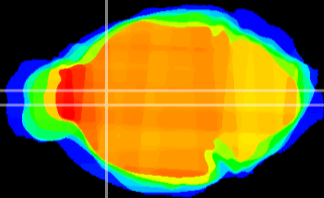

Coronal

Sagittal-R

Sagittal-L

ViBrism: CX10592
Horizontal

LS