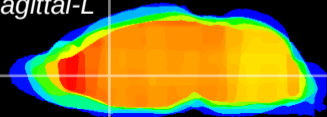

Coronal

Sagittal-R

Sagittal-L

ViBrism: CX10592
Horizontal

LS