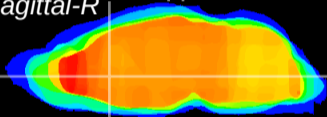

Coronal

Sagittal-R

Sagittal-L

ViBrism: CX10592
Horizontal

LS