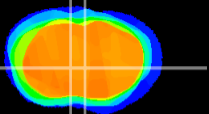

Coronal

Sagittal-R

Sagittal-L

ViBrism: CX10592
Horizontal

LS