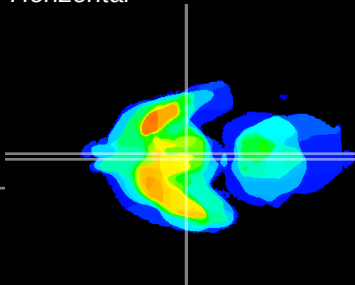

Coronal

Sagittal-R

Sagittal-L

ViBrism: CX10715
Horizontal

Arc