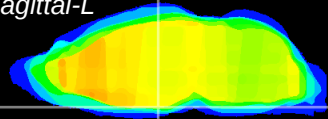

Coronal

Sagittal-R

Sagittal-L

ViBrism: CX10715
Horizontal

Arc