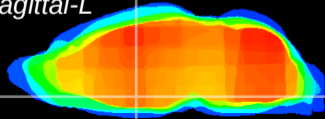

Coronal

Sagittal-R

Sagittal-L

ViBriSm: CX10880
Horizontal

SPa dorsal