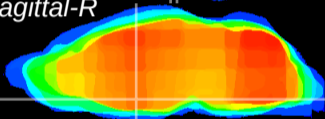

Coronal

Sagittal-R

Sagittal-L

ViBriSm: CX10880
Horizontal

SPa dorsal