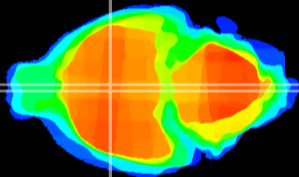

Coronal

Sagittal-R

Sagittal-L

ViBriSm: CX10880
Horizontal

SPa dorsal