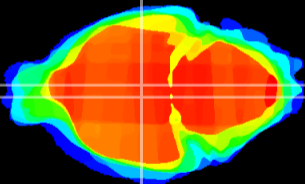

Coronal

Sagittal-R

Sagittal-L

ViBrism: CX11983
Horizontal

DM