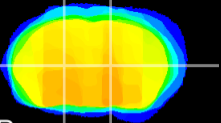

*Coronal*

*Sagittal-R*

*Sagittal-L*

ViBrisM: CX12041  
*Horizontal*

VA/VL