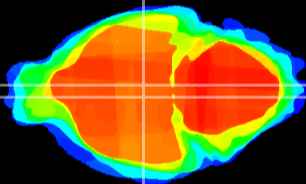

Coronal

Sagittal-R

Sagittal-L

ViBrism: CX12486
Horizontal

DM