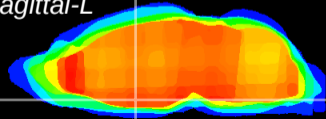

Coronal

Sagittal-R

Sagittal-L

ViBrisM: CX12580  
Horizontal

SPa ventral