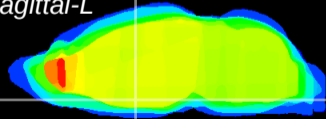

Coronal

Sagittal-R

Sagittal-L

ViBrism: CX12650  
Horizontal

SPa ventral