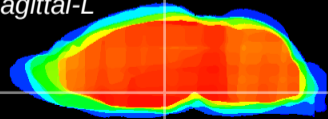

Coronal

Sagittal-R

Sagittal-L

ViBrism: CX12972
Horizontal

DM