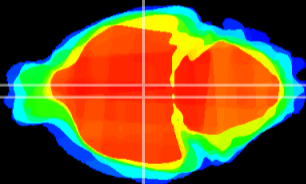

Coronal

Sagittal-R

Sagittal-L

ViBrism: CX12972
Horizontal

DM