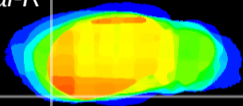

Coronal

Sagittal-R

Sagittal-L

ViBriSM: CX13010
Horizontal

Pir