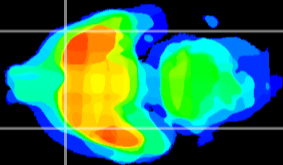

Coronal

Sagittal-R

Sagittal-L

ViBriSM: CX13010
Horizontal

Pir