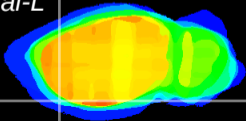

Coronal

Sagittal-R

Sagittal-L

ViBriSM: CX13010
Horizontal

Pir