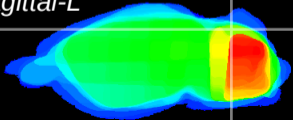

Coronal

Sagittal-R

Sagittal-L

ViBrism: CX13092
Horizontal

Cb lobe