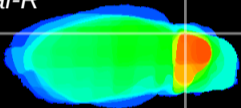

Coronal

Sagittal-R

Sagittal-L

ViBrism: CX13092
Horizontal

Cb lobe