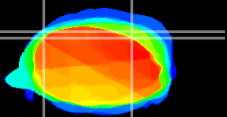

Coronal

Sagittal-R

Sagittal-L

ViBrism: CX13092
Horizontal

Cb lobe