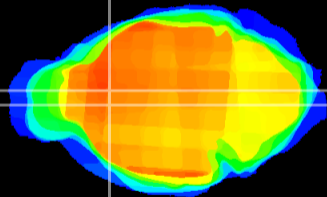

Coronal

Sagittal-R

Sagittal-L

ViBrism: CX13159
Horizontal

LS