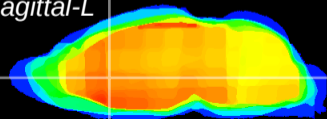

Coronal

Sagittal-R

Sagittal-L

ViBrism: CX13159
Horizontal

LS