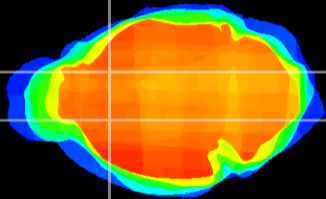

Coronal

Sagittal-R

Sagittal-L

ViBrism: CX13417
Horizontal

CPu medial