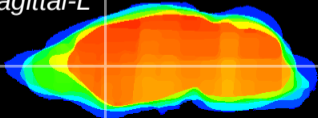

Coronal

Sagittal-R

Sagittal-L

ViBrism: CX13417
Horizontal

CPu medial