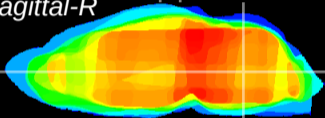

Coronal

Sagittal-R

Sagittal-L

ViBrism: CX13483
Horizontal

MVe