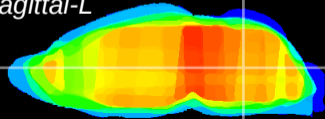

Coronal

Sagittal-R

Sagittal-L

ViBrism: CX13483
Horizontal

MVe