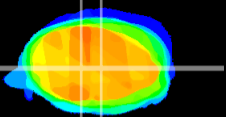

Coronal

Sagittal-R

Sagittal-L

ViBrism: CX13483
Horizontal

MVe