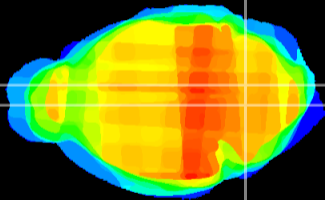

Coronal

Sagittal-R

Sagittal-L

ViBrism: CX13483
Horizontal

MVe