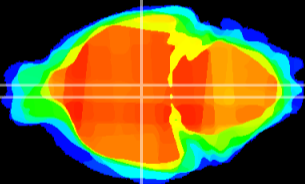

Coronal

Sagittal-R

Sagittal-L

ViBrism: CX13783
Horizontal

DM